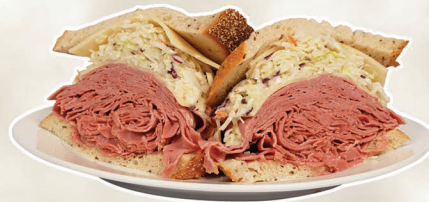

ADD ONS

Cheese	Extra Pickles
Onions	French Roll
Grill It	Pita Bread
Au Jus	Lettuce & Tomatoes

- Hot Corned Beef with Mustard
 - Hot Pastrami NY Famous with Mustard
 - Hot Beef Brisket with Mayo
 - Cold Roast Beef with Mayo, Lettuce & Tomatoes
 - Hot Tongue
 - Cold Turkey Breast
Moist & Tender with Mayo, Lettuce & Tomatoes
 - Ham & Cheese with Mayo, Lettuce & Tomatoes
 - Cheese Swiss, American & Provolone Cheese with Mayo, Lettuce & Tomatoes
 - Kosher Beef Salami Mustard, Lettuce & Tomatoes
 - Kosher Beef Bologna Mustard, Lettuce & Tomatoes
 - Liverwurst with Mayo, Lettuce, Tomatoes & Onions
 - Fresh Chicken Salad with Lettuce & Tomatoes
 - Tuna Salad Solid White Albacore Tuna with Lettuce & Tomatoes
 - Egg Salad with Lettuce
 - B. L. T. Bacon, Lettuce, Tomatoes & Mayo
 - 15a. Fresh Chopped Chicken Liver with Onions
- *** Turkey Pastrami with Lettuce & Tomatoes

NEW YORK HIGH SANDWICHES

*** WITH COLE SLAW, SWISS CHEESE & RUSSIAN DRESSING ***
Served on Rye, White, Whole Wheat, Egg, or Sourdough Bread with Choice of Salad and Kosher Pickles

- Hot Corned Beef
- Hot Pastrami
- Hot Beef Brisket
- Cold Roast Beef
- Turkey Breast
- Hot Tongue

NEW YORK HIGH WRAPS

Wrapped in a warm flour tortilla with Cole Slaw, Swiss Cheese & Russian Dressing with Choice of Salad and Kosher Pickles

Hot Corned Beef	Cold Roast Beef
Hot Pastrami	Turkey Breast
Hot Beef Brisket	Turkey Pastrami

COMBINATION TRIPLE DECKER SANDWICHES

Served on Rye, White, Whole Wheat, Egg, or Sourdough Bread with Choice of Salad & Kosher Pickles

- NEW YORKER
Hot Corned Beef, Hot Pastrami, Swiss Cheese, Cole Slaw & Russian Dressing
- MANHATTAN
Turkey Breast, Ham, Swiss Cheese, Cole Slaw & Russian Dressing
- CLUB HOUSE
Turkey Breast, Crisp Bacon, Lettuce, Tomatoes & Mayo