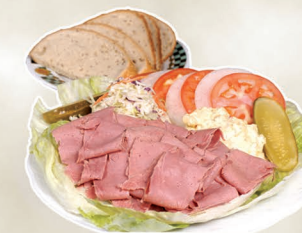

||| PITA SANDWICHES |||

Served with American Cheese, Tomatoes, Onions & Russian Dressing on Pita Bread with Choice of Salad and Kosher Pickles

- Hot Beef Brisket
- Hot Tongue
- Hot Corned Beef
- Hot Pastrami
NY FAMOUS
- Fresh Chicken Salad
- Tuna Salad

||| HOT DOGS |||

Kosher Beef Frank
Served on a French Roll with Sauerkraut & Potato Salad

||| THE FAMOUS FRENCH DIP |||

Served on a French Roll with Au Jus, Kosher Pickles and Choice of Salad.

- Hot Beef Brisket
- Cold Roast Beef
- Hot Pastrami
- Hot Corned Beef
- Hot Tongue

||| DELICIOUS SALADS |||

Served Salads are served with Bread or Roll
Dressing Choices ~ Ranch, Italian, Bleu Cheese or Russian Dressing

- CHEF'S SALAD BOWL
Turkey Breast, Ham, Swiss & American Cheese, Tomatoes, Hard Boiled Eggs, Onions, Cucumbers & Pickles on a Bed of Lettuce with Choice of Dressing
- THREE SALAD PLATTER
Fresh Chicken Salad, Tuna Salad, Egg Salad, Tomatoes, Onions & Pickles
- SHOWCASE SALAD
A scoop of Cole Slaw, Potato Salad, Carrot Salad, Macaroni Salad, Pasta Salad, Cucumber Salad, Three Beans Salad, & Tomatoes, Onions & Pickles
- DINNER SALAD
Add Chicken Salad or Tuna Salad
- CHICKEN SALAD BOWL
Fried Chicken Breast Strips, Tomatoes, Hard Boiled Eggs, Onions, Cucumbers & Pickles on a Bed of Lettuce with Choice of Dressing
- STUFFED TOMATO
Fresh Chicken Salad & Tuna Salad, Tomatoes, Onions & Pickles
- DELI SALAD BOWL
Roast Beef, Turkey Breast, Chopped Bacon, Tomatoes, Hard Boiled Eggs, Olives, & Pickles on a Bed of Lettuce with Choice of Dressing

||| NEW YORK PLATES |||

Served with Tomatoes, Onions, Potato Salad, Cole Slaw, Kosher Pickles and Choice of Bread or Roll

- Hot Pastrami
- Cold Turkey Breast
- Cold Roast Beef
- Hot Corned Beef
- Hot Beef Brisket
- Chopped Chicken Liver and Egg Salad
- Salami, Bologna and Liverwurst
- Hot Pastrami and Chopped Chicken Liver