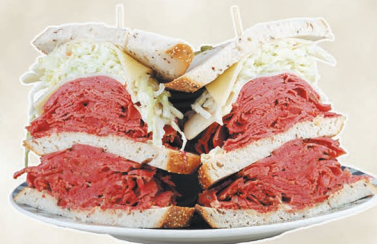

NEW YORK HIGH SANDWICHES

*** WITH COLE SLAW, SWISS CHEESE & RUSSIAN DRESSING ***
Served on Rye, White, Whole Wheat, Egg, or Sourdough Bread with Choice of Salad and Kosher Pickles

- Hot Corned Beef
- Hot Pastrami
- Hot Beef Brisket
- Cold Roast Beef
- Turkey Breast
- Hot Tongue

NEW YORK HIGH WRAPS

Wrapped in a warm flour tortilla with Cole Slaw, Swiss Cheese & Russian Dressing with Choice of Salad and Kosher Pickles

Hot Corned Beef	Cold Roast Beef
Hot Pastrami	Turkey Breast
Hot Beef Brisket	Turkey Pastrami

COMBINATION TRIPLE DECKER SANDWICHES

Served on Rye, White, Whole Wheat, Egg, or Sourdough Bread with Choice of Salad & Kosher Pickles

- NEW YORKER
Hot Corned Beef, Hot Pastrami, Swiss Cheese, Cole Slaw & Russian Dressing
- MANHATTAN
Turkey Breast, Ham, Swiss Cheese, Cole Slaw & Russian Dressing
- CLUB HOUSE
Turkey Breast, Crisp Bacon, Lettuce, Tomatoes & Mayo

- The FARRAH
Hot Pastrami, Turkey Breast, Lettuce, Tomatoes & Mayo
- BUFFALO
Hot Tongue, Hot Pastrami, Swiss Cheese, Cole Slaw & Russian Dressing

- The LEO
Cold Roast Beef, Turkey Breast, Lettuce, Tomatoes & Mayo
- The KAMILA
Hot Corned Beef, Cold Roast Beef, Lettuce, Tomatoes & Mayo
- THE SUBMARINE
Turkey Breast, Cold Roast Beef, Ham, Salami, Bologna, Swiss & American Cheese, Lettuce, Tomatoes & Mayo on a French Roll.
- The FATANA
Hot Beef Brisket, Hot Pastrami, American Cheese, Tomatoes & Russian Dressing
- BROOKLYN
Hot Pastrami, Fresh Chopped Chicken Liver, Swiss Cheese, Onions & Russian Dressing